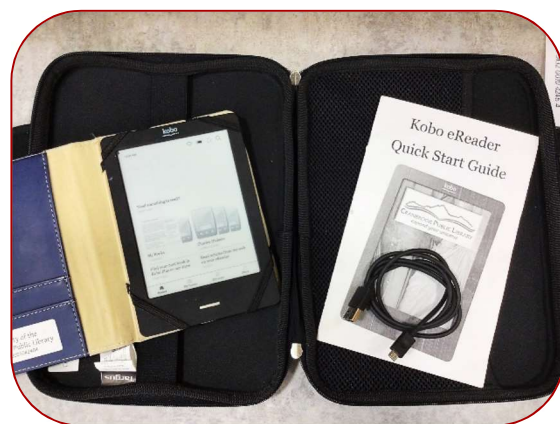

## EREADER – KOBO TOUCH

#### CONTENTS

A functional eReader that has 100 pre-loaded books to read.

- Carrying Case
- 1 User Guide
- 1 Kobo eReader
- 1 eReader Cover
- 1 USB Cable

3 KITS in CIRCULATION

ALL AGES